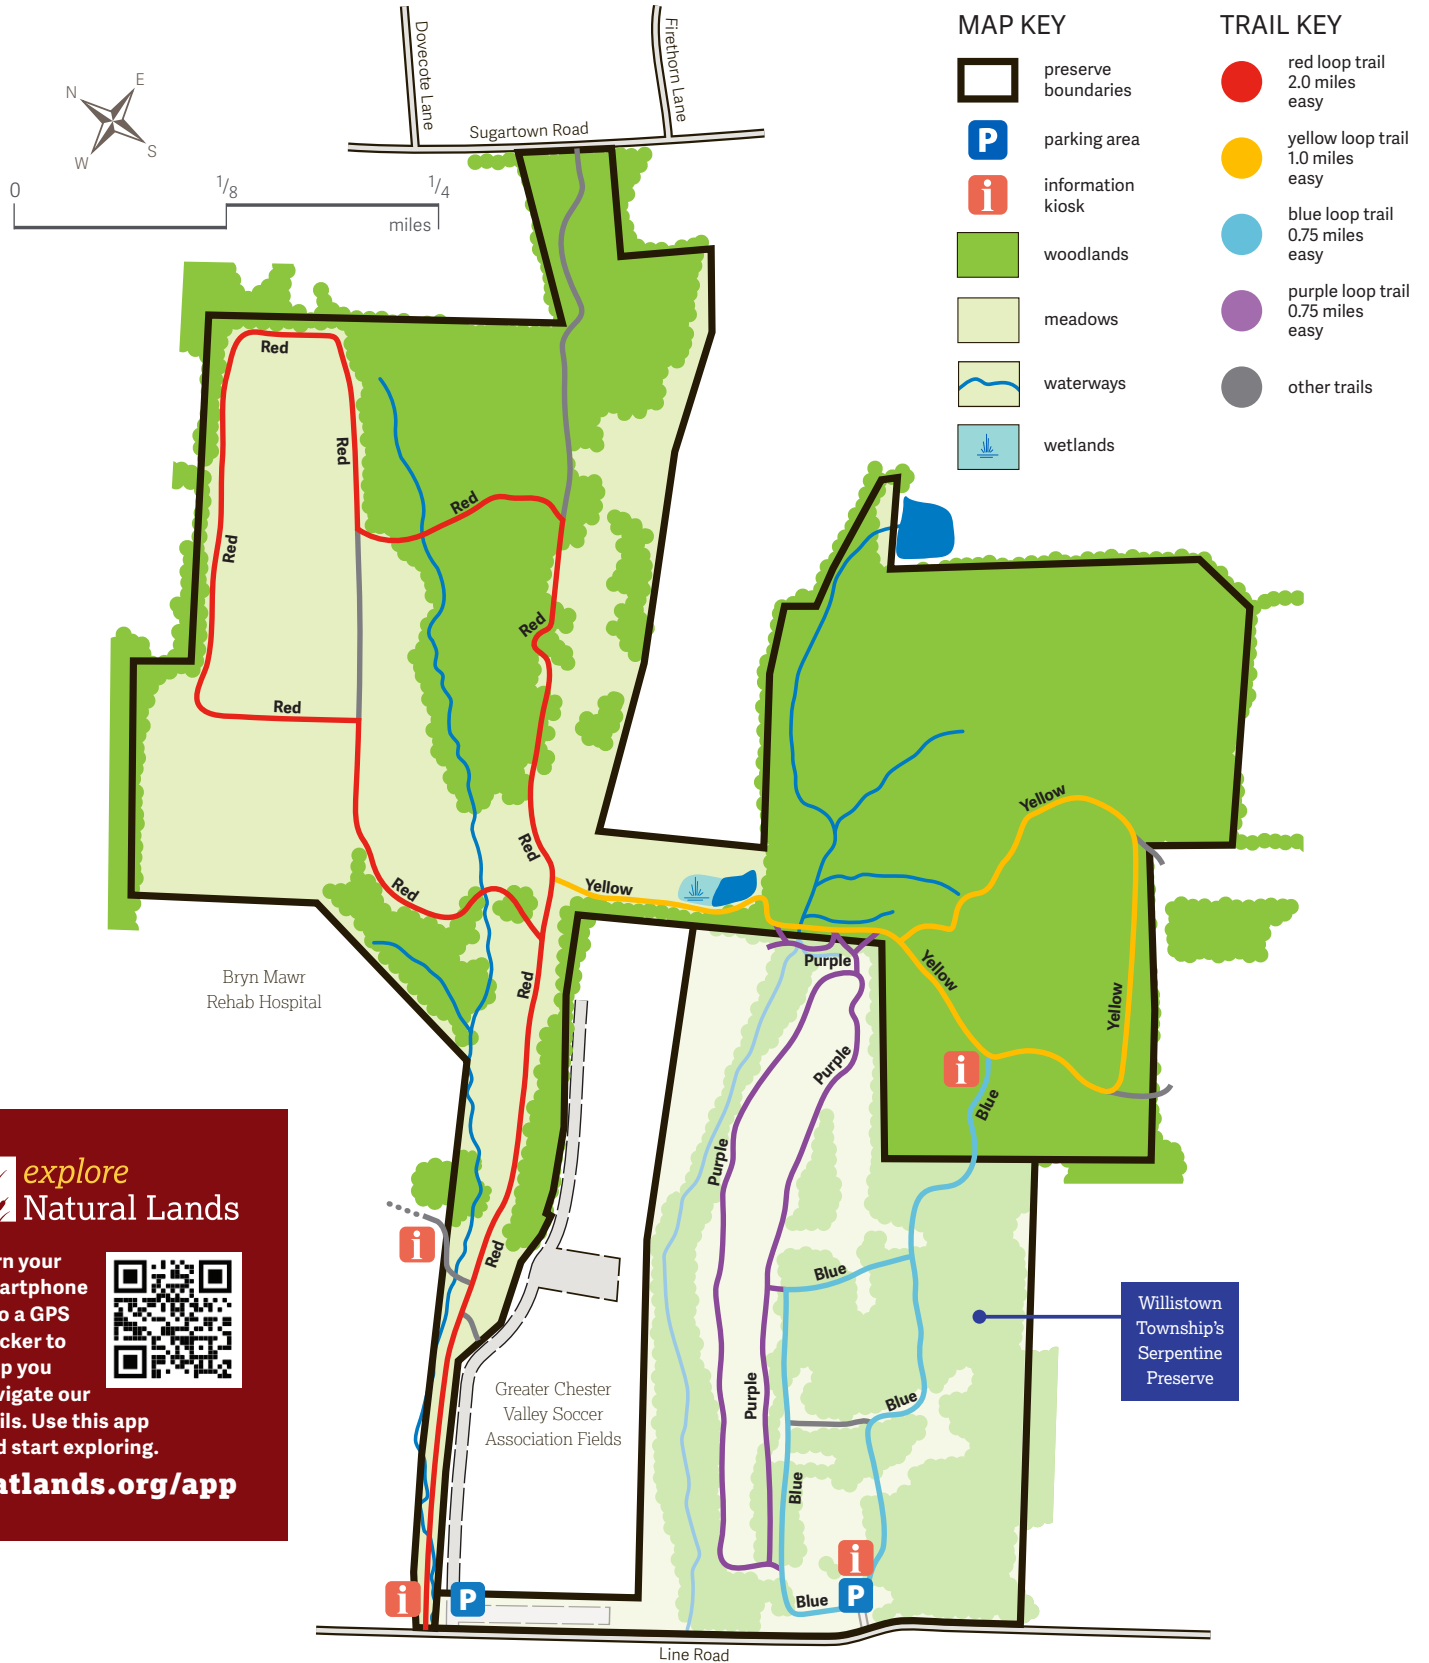

Moss Phlox

Willisbrook Preserve Natural Lands

Parking at Greater Chester Valley Soccer Association fields and 143 Line Road, Malvern, PA 19355 | natlands.org

 **explore**
Natural Lands

Turn your smartphone into a GPS tracker to help you navigate our trails. Use this app and start exploring.

natlands.org/app