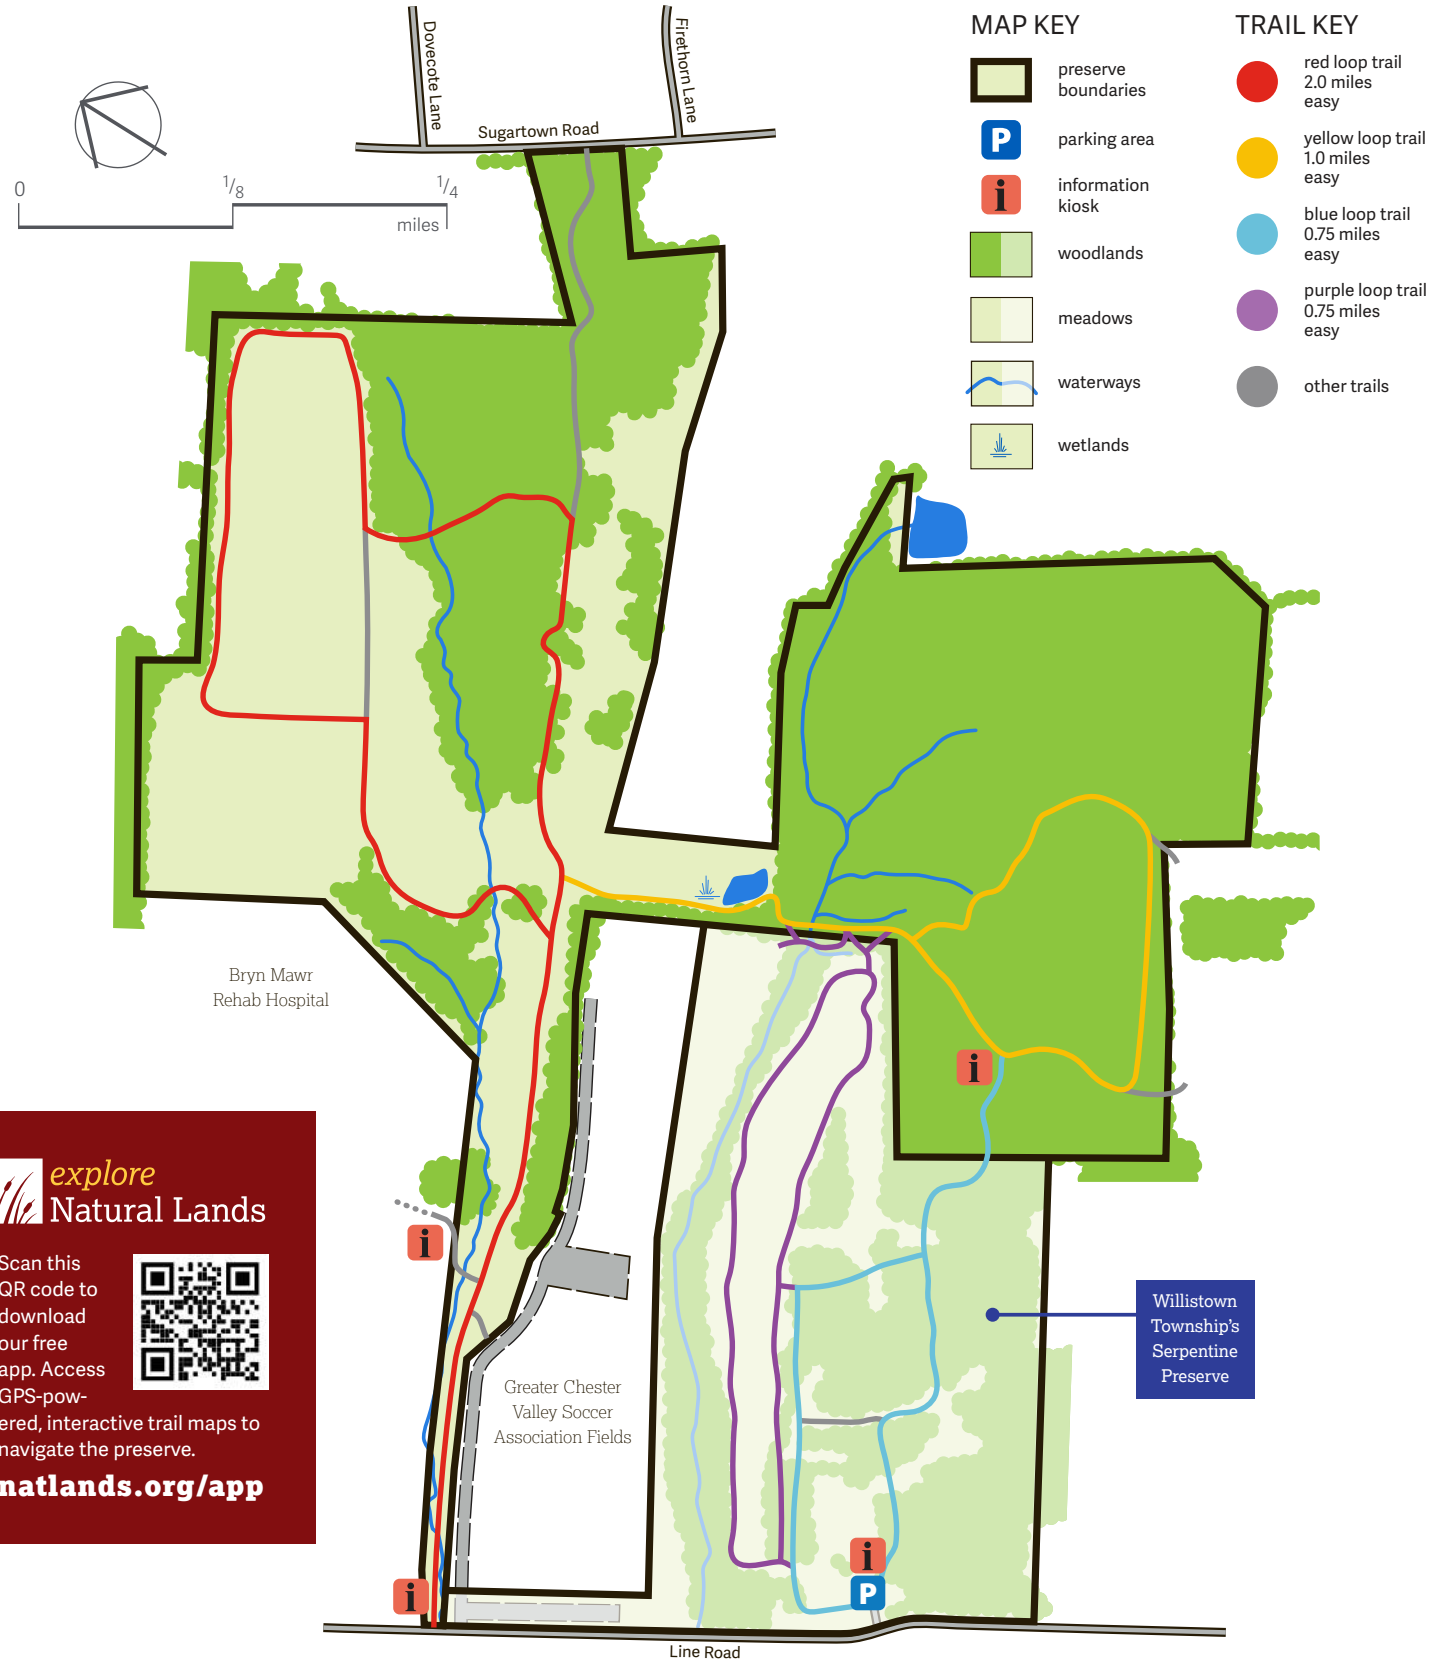

# Willisbrook Preserve Natural Lands

Parking at 143 Line Road, Malvern, PA 19355 | [natlands.org](http://natlands.org)

**explore**  
Natural Lands

Scan this QR code to download our free app. Access GPS-powered, interactive trail maps to navigate the preserve.